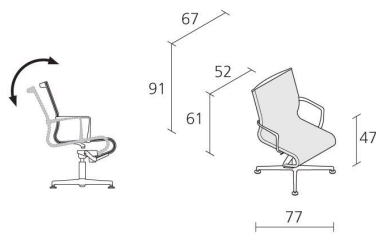

## MEETINGFRAME 52 / 482

*Alberto Meda*

Self adjusting swivel chair with arms, with 4-star base with glides and tilting mechanism. Structure made of extruded aluminium profile and die-cast aluminium elements; seat and back in fire retardant PVC covered polyester mesh or in Camira® or Kvadrat® fabric or in Pelle Frau® leather.