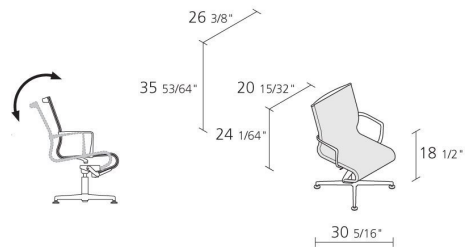

## MEETINGFRAME 52 / 482

*Alberto Meda*

Self adjusting swivel chair with arms, with 4-star base with glides and tilting mechanism. Structure made of extruded aluminium profile and die-cast aluminium elements; seat and back in fire retardant PVC covered polyester mesh or in Camira® or Kvadrat® fabric or in Pelle Frau® leather.