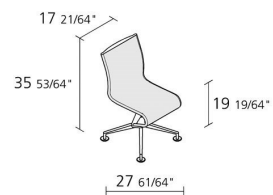

## MEETINGFRAME 44 / 436

*Alberto Meda*

Self adjusting swivel chair with 4-star base with glides. Structure made of extruded aluminium profile and die-cast aluminium elements; seat and back in fire retardant PVC covered polyester mesh or in Camira® or Kvadrat® fabric or in Pelle Frau® leather.