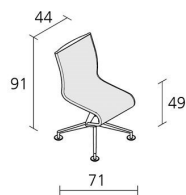

## MEETINGFRAME 44 / 436

*Alberto Meda*

Self adjusting swivel chair with 4-star base with glides. Structure made of extruded aluminium profile and die-cast aluminium elements; seat and back in fire retardant PVC covered polyester mesh or in Camira® or Kvadrat® fabric or in Pelle Frau® leather.