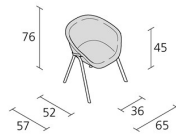

Alias

KOBI SOFT / 03A

Patrick Norguet

Upholstered chair with shell in polyurethane covered with fabric or leather. Support belt and legs in stove enamelled aluminium.

NOTE: it is possible to choose two different colors for the inner and outer seat cover.