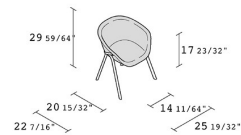

Alias

KOBI SOFT / 03A

Patrick Norguet

Upholstered chair with shell in polyurethane covered with fabric or leather. Support belt and legs in stove enamelled aluminium.

NOTE: it is possible to choose two different colors for the inner and outer seat cover.