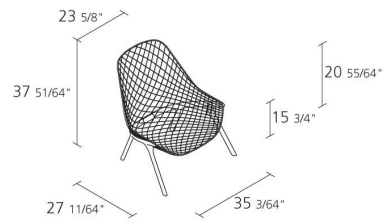

Alias

GRAN KOBI / 035

Patrick Norguet

Armchair with shell in enamelled steel; support belt and legs in stove enamelled aluminium.