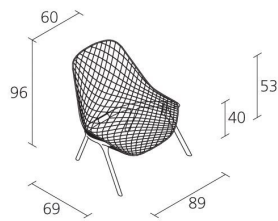

Alias

GRAN KOBI / 035

Patrick Norguet

Armchair with shell in enamelled steel; support belt and legs in stove enamelled aluminium.

INFORMATION

Warranty 3 years

Fire-retardancy
(some parts only)

100% Recyclable

1

Boxes number

1

Max number pieces
per a box

0,844

Volume in m³

41,2

Gross weight in Kg